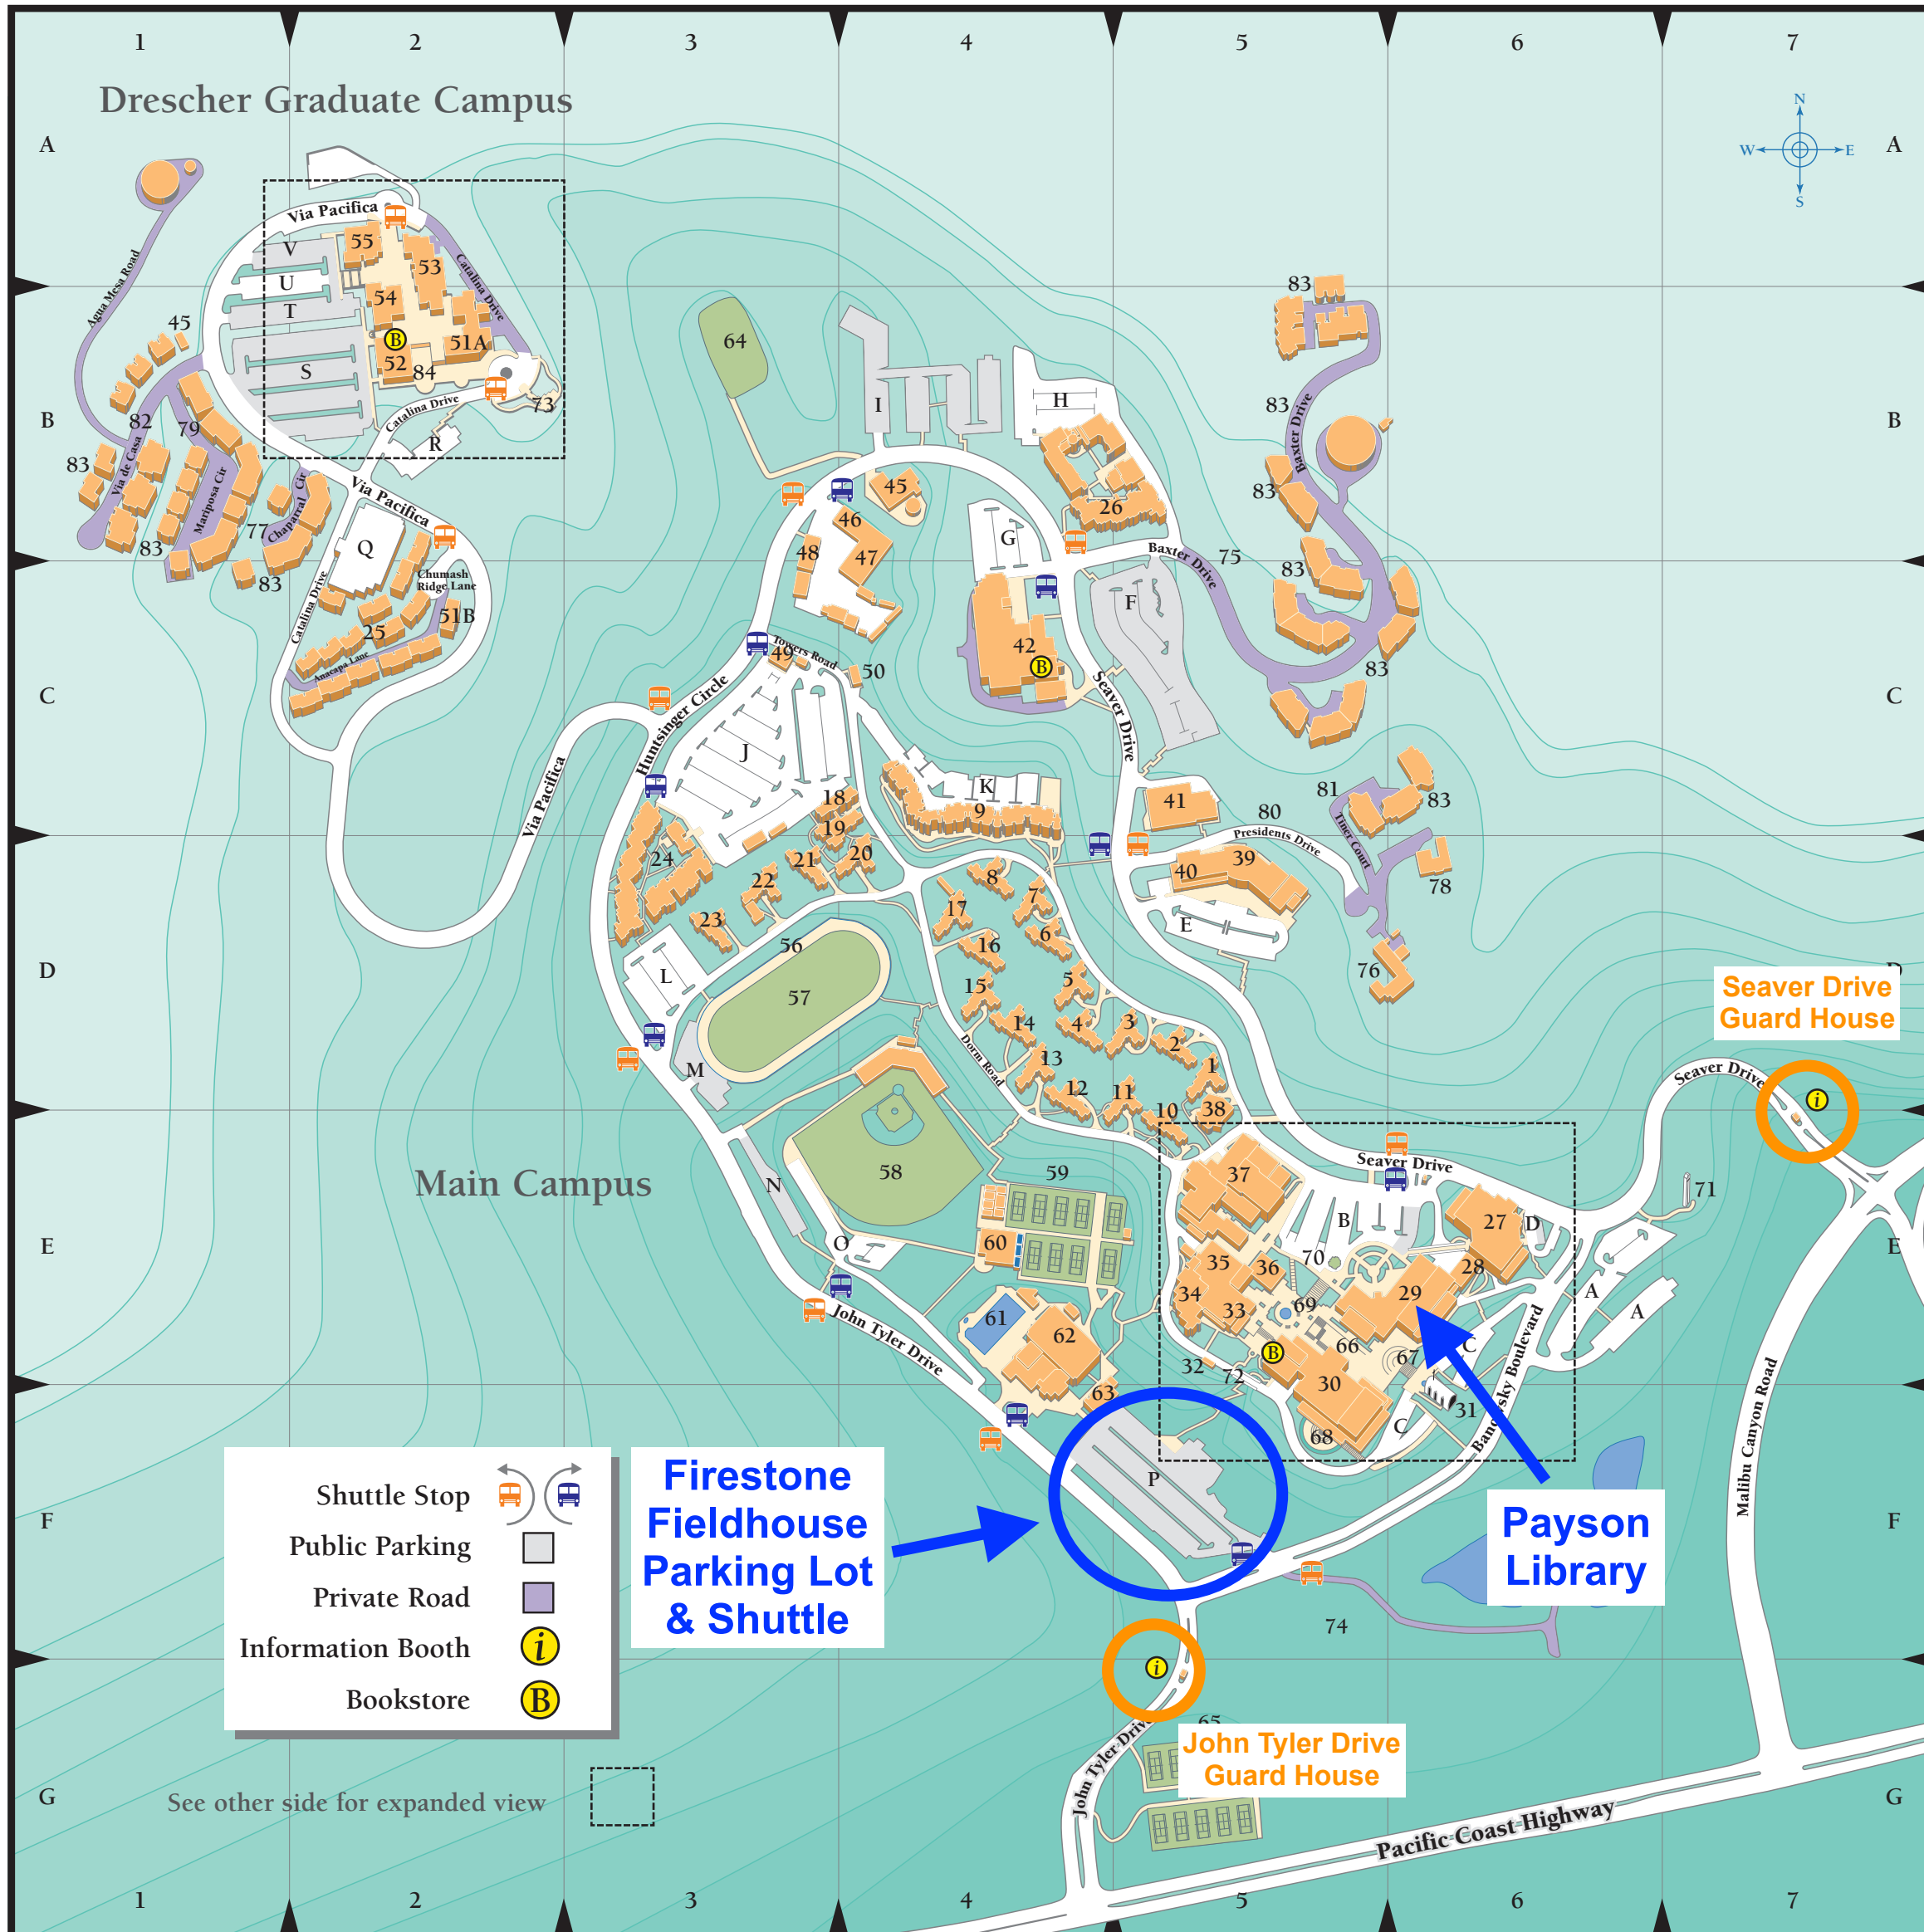

PEPPERDINE UNIVERSITY

SCHOOLS		Faculty / Staff Residences	
Graduate School of Education and Psychology	55	A2	B1/B2/B5/C5/C6
Graziadio School of Business and Management	53	A2	D6
School of Law	42	C4	B1
School of Public Policy	54	A2	D5
Seaver College	27	E6	D5
		E6	B1
BUILDINGS		STUDENT RESIDENCES	
Ahmannson Fine Arts Center	37	E5	Banowsky Hall
• Lindhurst Theatre	E5	E5	Conner Hall
• Music Building	E5	E5	Crocker Hall
• Raitt Recital Hall	E5	E5	Darnell Hall
• Smothers Theatre	E5	E5	DeBell Hall
• Frederick R. Weisman Museum of Art	E5	E5	Dewey Hall
Appleby American Studies Center	35	E5	Drescher Student Residential Complex
Beckman Management Center	53	A2	Eaton Hall
Braun Center for the School of Public Policy	54	A2	Fifield Hall
Center for Communication and Business	39	D5	Hall Number Five
Center for Learning and Technology	52	B2	Knott Hall
• Drescher Campus Library			Krown Alpha
• Infonet Technology Center			Krown Beta
Computer Store	30	E5	Lovernich Residential Complex
Counseling and Testing Center (Student)	50	C4	Miller Hall
Cultural Arts Center	37	E5	Morgan Hall
George Elkins Auditorium	36	E5	Page Residential Complex
Facilities Management and Planning	46	B4	Pauley Hall
Facilities Structure	45	B1/B4	E. Pengilly Hall
Graduate School of Education and Psychology	55	A2	J. Pengilly Hall
George L. Graziadio Executive Center	51A	B2	Peppers Hall
George L. Graziadio Executive Center Annex	51B	C2	Phillips Hall
Graziadio School of Business and Management	53	B2	Rockwell Towers Residence Hall
Health Center (Student)	49	C3	Shafer Hall
Huntsinger Academic Center	29	E6	Sigma Hall
• Fletcher Jones Foundation Academic Computing Center	E5		White Hall
• Payson Library (and Japanese Tea Room)	E5		
• Pendleton Learning Center	E6		
Information Booth	E7/G5		
Fletcher Jones Foundation Academic Computing Center	29	E5	
Keck Science Center	34	E5	
Helen Lindhurst Theatre	37	E5	
Odell McConnell Law Center	42	C4	
• School of Law and Library	C4		
• Straus Institute for Dispute Resolution	C4		
Music Building	37	E5	
Oasis	30	E5	
Payson Library	29	E5	
Pendleton Computer Center	28	E6	
Pendleton Learning Center	29	E6	
Public Safety	40	D5	
Raitt Recital Hall	37	E5	
Rockwell Academic Center	33	E5	
Rockwell Dining Center	30	F5	
Sandbar Student Lounge	30	E5	
School of Law	42	C4	
School of Public Policy	54	A2	
Sculpture Studio	48	B3	
Seaver Academic Complex	41	C5	
Seaver College (Admission Office)	27	E6	
Smothers Theatre	37	E5	
Stauffer Chapel	31	F6	
Stauffer Greenhouse	32	E5	
Charles B. Thornton Administrative Center	27	E6	
Tyler Campus Center	30	E5/F5	
• Computer Store	E5		
• Hahn Fireside Room	F5		
• Oasis	E5		
• Rockwell Dining Room	F5		
• Sandbar Student Lounge	E5		
• The Waves Café	F5		
Warehouse / Central Receiving	47	B4	
Frederick R. Weisman Museum of Art	37	E5	
Howard A. White Center (HAWC)	38	E5	
FACULTY / STAFF RESIDENCES		OUTDOOR FEATURES	
Baxter Drive	75	B5/C5	Adamson Plaza
Brock House	76	D6	Alumni Park
Chaparral Circle	77	B2	Amphitheater
			Beaman Patio
			Gulls Way Courtyard
			Heroes Garden
			Jerry's Tree
			Joslyn Plaza
			Phillips Theme Tower
			Scaife Terrace and Bridge